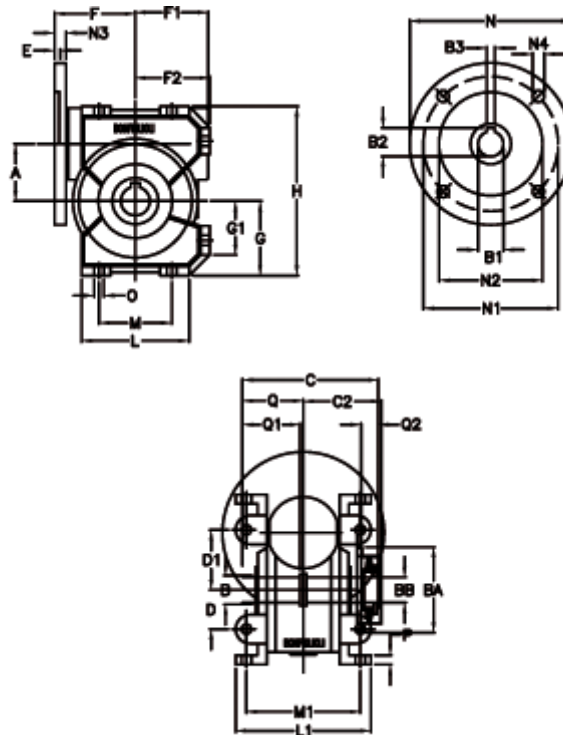

# Data Sheet

Article number: 390204900703336  
 Description: Worm Gear with Torque Limiter  
 VF 49-L2-U-7 P80B14

## Measures

a = 49.5	C2 = 63.5	g = 64.5	N = 120	Q1 = 41
B = 25	D = 34	G1 = 46.5	N1 = 100	Q2 = 15
B1 E7 = 19	D1 = 52	H = 146.5	N2 = 80	
B2 = 21.8	Description = VF 49U-xx-80B14	H1 = 110.5	N3 = 10.0	
B3 H9 = 6	E = 3.0	L = 93	N4 = 7.0	
BA = 63	F = 70	L1 = 117	O = 8.5	
BB H7 = 14	F1 = 63	m = 63	P = 8	
C = 105	F2 = 64.5	M1 = 98.5	Q = 51.0	